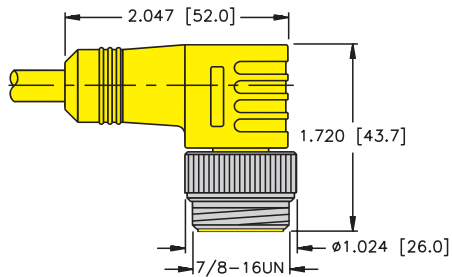

- NEMA 1, 3, 4, 6P and IEC IP 67 Protection
- 600 V, 9 A

Type	Approvals	Data Pair		Outer Jacket	Shields	Bulk Cable Part Number / Weight/300 M
		AWG Color Code	DCR (/1000 feet) Insulation	Material Color Nominal O.D.	Type Drain Wire	
46 105°C 600 Volts	NEC STOW CEC STOW FT2	4/16 AWG BK, WH, RD, GN,	4.3 Ohms PVC	PVC Yellow 11 mm (.435 in)	None	RB50538-*M 120 lbs.

* Indicates length in meters.
 Standard cable lengths are 30, 100 and 200 meters. Consult factory for other lengths.

TURCK 4-Pin Power, Cordset Connector Dimensions

Specifications

Housing:	PUR (Polyurethane)
Coupling Nut:	Nickel Plated CuZn or Stainless Steel
Contact Carrier:	TPU (Polyurethane)
Contacts:	Gold Plated CuZn
Protection:	NEMA 1, 3, 4, 6P and IEC IP 68
Rated Voltage:	300 V
Rated Current:	9 A
Ambient Temperature:	-40° to +105°C (-40° to +221°F)

1

RSV ..

Pages S54

3

RKV ..

Pages S54

2

WSV ..