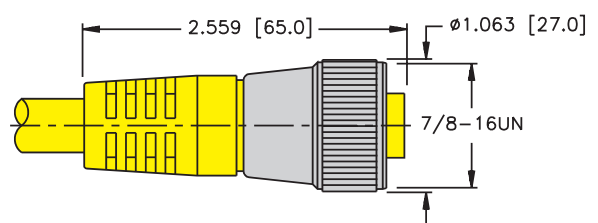

RSV ..

Pages S54

3