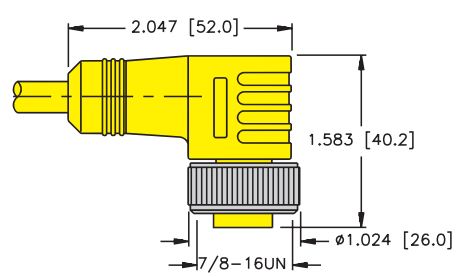

WSV ..

Pages S54

4