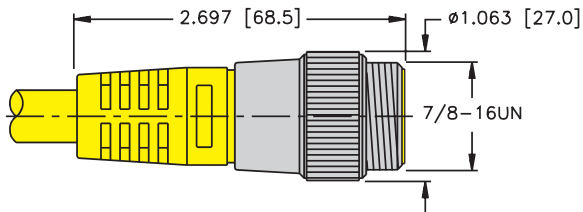

TURCK 4-Pin Power, Cordset Connector Dimensions

Specifications

Housing:	PUR (Polyurethane)
Coupling Nut:	Nickel Plated CuZn or Stainless Steel
Contact Carrier:	TPU (Polyurethane)
Contacts:	Gold Plated CuZn
Protection:	NEMA 1, 3, 4, 6P and IEC IP 68
Rated Voltage:	300 V
Rated Current:	9 A
Ambient Temperature:	-40° to +105°C (-40° to +221°F)

1